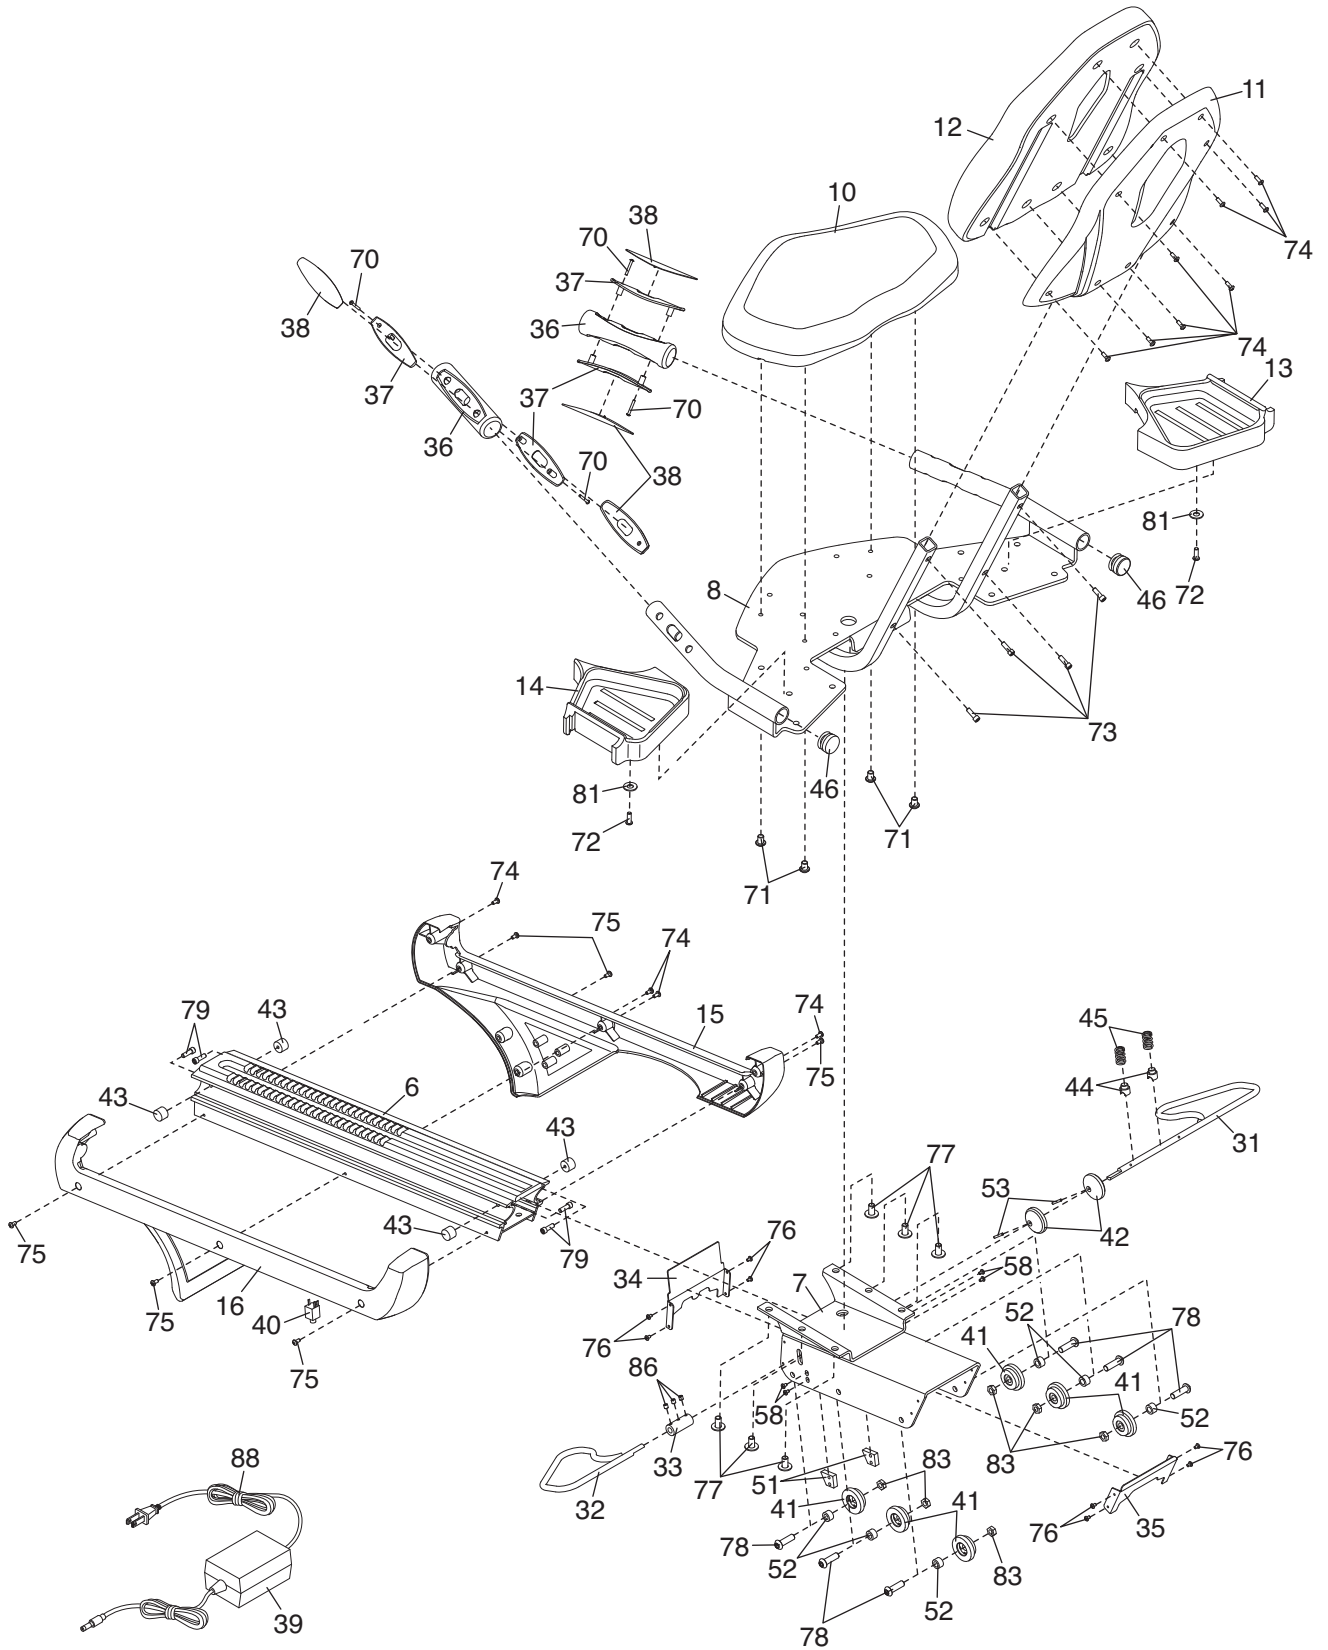

EXPLODED DRAWING A

R1208A

EXPLODED DRAWING B

R1208A

Ref#	Description	Qty	Part#	Ref#	Description	Qty	Part#
<u>2</u>	FRONT STABILIZER	1	cc3179	<u>59</u>	BOTTLE HOLDER SCREW	3	cc1039
<u>3</u>	REAR STABILIZER	1	cc3180	<u>61</u>	PLUG SCREW	2	192775
<u>5</u>	CONSOLE	1	cc9039	<u>62</u>	GROUND SCREW	1	183824
<u>8</u>	SEAT FRAME	1	cc6037	<u>64</u>	SEAT RAIL SCREW	4	194328
<u>10</u>	SEAT	1	cc1213	<u>65</u>	SHORT STABILIZER SCREW	8	cc1297
<u>11</u>	BACKREST PLATE	1	cc1212	<u>68</u>	POWER BOARD SCREW	6	194747
<u>12</u>	BACKREST	1	cc1214	<u>69</u>	CRANK SCREW	5	252769
<u>13</u>	RIGHT ACCESSORY TRAY	1	cc1202	<u>70</u>	PULSE GRIP SCREW	4	cc1294
<u>14</u>	LEFT ACCESSORY TRAY	1	cc1203	<u>71</u>	SEAT SCREW	4	252763
<u>22</u>	GENERATOR ASSEMBLY	1	cc2233	<u>72</u>	TRAY SCREW	2	cc1288
<u>23</u>	LOWER CONTROL BOARD	1	cc2168	<u>73</u>	SEAT BACK SCREW	4	192777
<u>25</u>	AXLE	1	194330	<u>74</u>	#10 SCREW	19	cc1032
<u>30</u>	WHEEL	2	gz1112	<u>79</u>	CARRIAGE STOP SCREW	4	192771
<u>34</u>	FRONT CARRIAGE CAP	1	cc3192	<u>82</u>	GROUND WASHER	1	014157
<u>35</u>	REAR CARRIAGE CAP	1	cc3191	<u>84</u>	WHEEL NUT	2	133945
<u>36</u>	PULSE GRIP	2	cc1069	<u>85</u>	FLANGE NUT	4	120867
<u>37</u>	GRIP INSERT	4	cc3105	<u>88</u>	POWER CORD	1	172400
<u>38</u>	CONTACT	4	172459	<u>89</u>	STABILIZER PLATE	2	cc3194
<u>40</u>	8" PULSE WIRE HARNESS	1	194511	#	CONSOLE AUDIO PLUG	1	cc1113
<u>43</u>	CARRIAGE STOP	4	gz1584	#	PULSE SEAT WIRE	1	cc2183
<u>46</u>	HANDLEBAR CAP	6	cc1192	#	ELECTROMAGNET WIRE	1	cc2182
<u>47</u>	LEVELING FOOT	5	213672	#	GENERATOR COIL WIRE	1	cc2181
<u>48</u>	BATTERY	1	213688	#	CONTROL CONSOLE ONLY	1	cc2162
<u>49</u>	8" WIRE HARNESS/JACK	1	194142	#	CSAFE CIRCUIT BOARD	1	185177
<u>50</u>	CRANK SCREW	2	194335	#	MATRIX DISPLAY ONLY	1	cc2163
<u>52</u>	CARRIAGE SPACER	6	cc3189	#	PULSE COIL WIRE	1	194146
<u>53</u>	ROLL PIN	2	199397	#	DECAL, IFIT STATIC	1	172257
<u>58</u>	CARRIAGE SOCKET SCREW	4	cc1040	#	DECAL, WARNING	1	166909