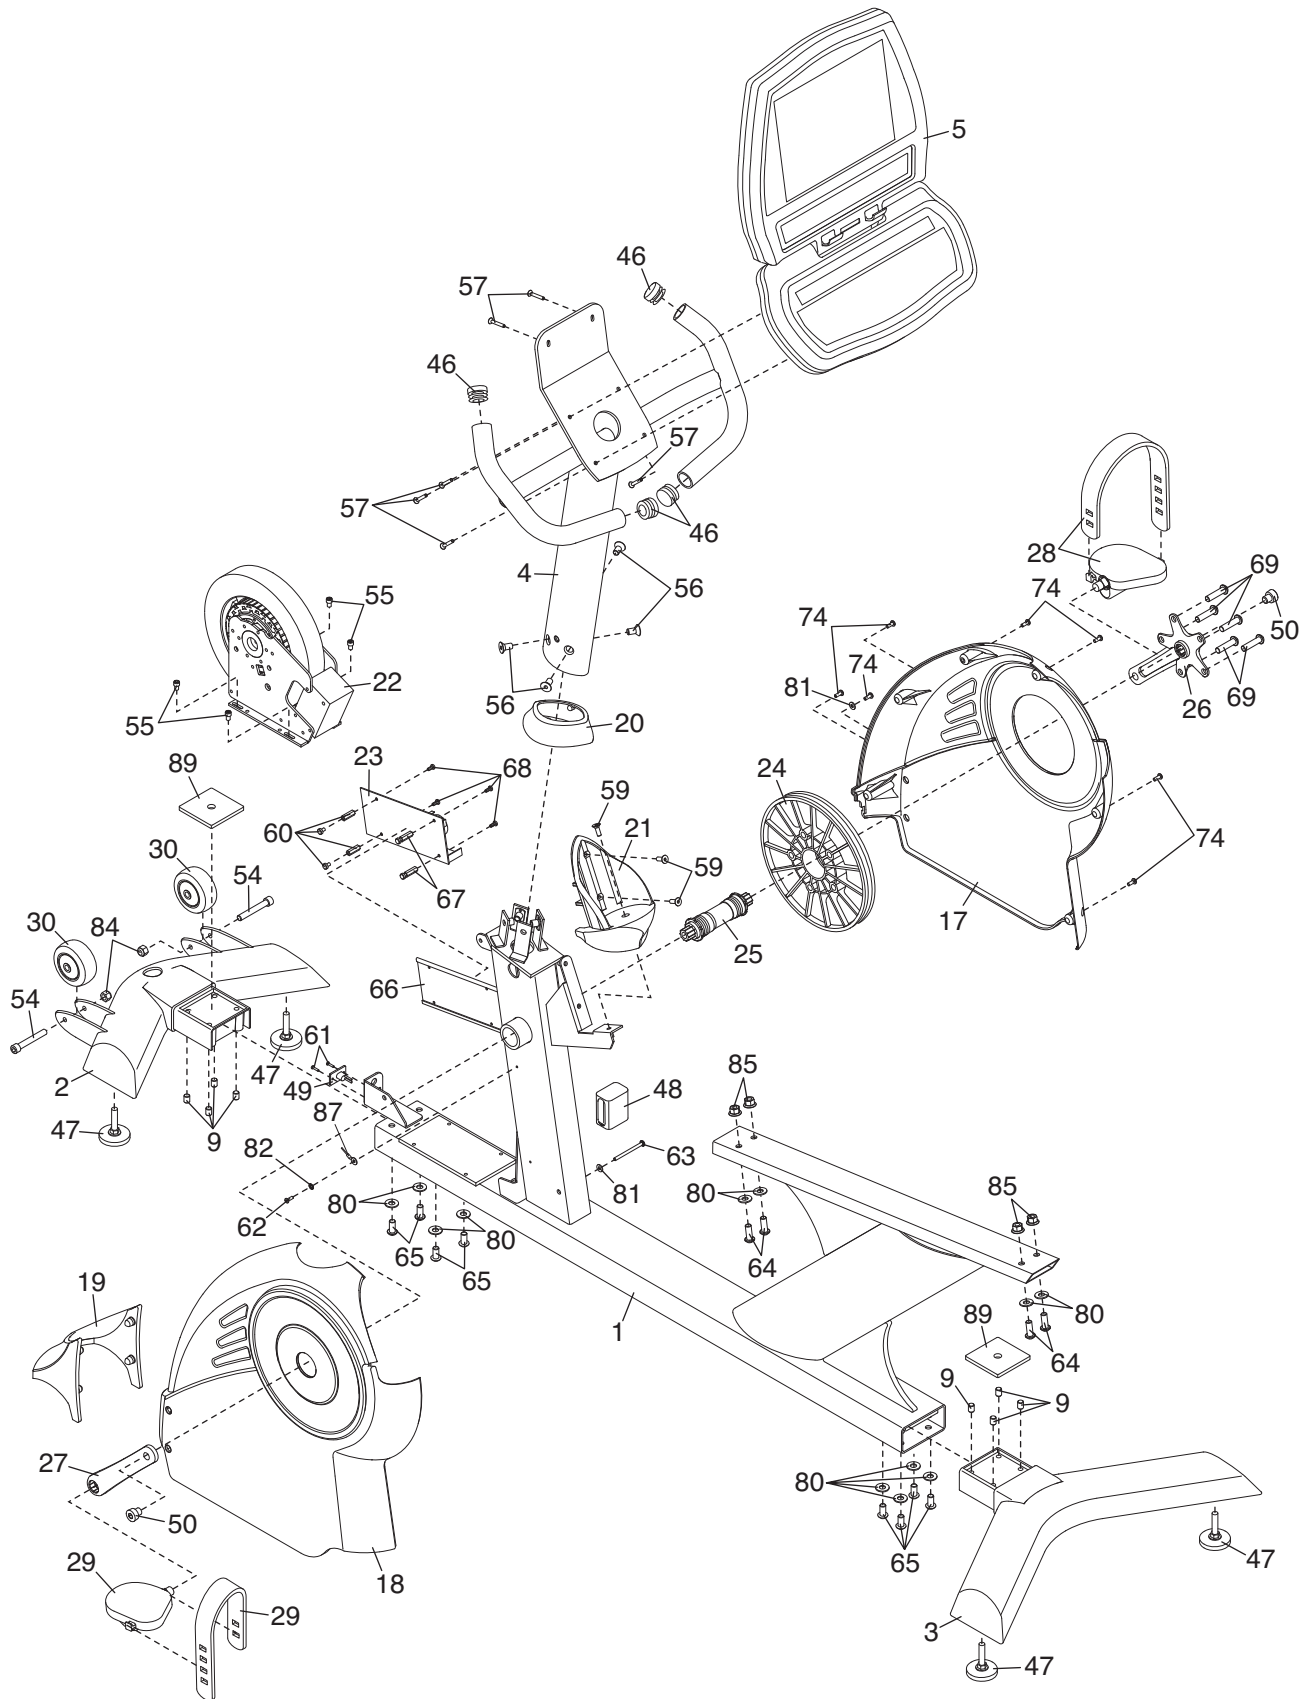

EXPLODED DRAWING A

R1208A

EXPLODED DRAWING B

R1208A

Ref#	Description	Qty	Part#	Ref#	Description	Qty	Part#
<u>2</u>	FRONT STABILIZER	1	cc3179	<u>59</u>	BOTTLE HOLDER SCREW	3	cc1039
<u>3</u>	REAR STABILIZER	1	cc3180	<u>61</u>	PLUG SCREW	2	192775
<u>5</u>	CONSOLE	1	cc9039	<u>62</u>	GROUND SCREW	1	183824
<u>8</u>	SEAT FRAME	1	cc6037	<u>64</u>	SEAT RAIL SCREW	4	194328
<u>10</u>	SEAT	1	cc1213	<u>65</u>	SHORT STABILIZER SCREW	8	cc1297
<u>11</u>	BACKREST PLATE	1	cc1212	<u>68</u>	POWER BOARD SCREW	6	194747
<u>12</u>	BACKREST	1	cc1214	<u>69</u>	CRANK SCREW	5	252769
<u>13</u>	RIGHT ACCESSORY TRAY	1	cc1202	<u>70</u>	PULSE GRIP SCREW	4	cc1294
<u>14</u>	LEFT ACCESSORY TRAY	1	cc1203	<u>71</u>	SEAT SCREW	4	252763
<u>22</u>	GENERATOR ASSEMBLY	1	cc2233	<u>72</u>	TRAY SCREW	2	cc1288
<u>23</u>	LOWER CONTROL BOARD	1	cc2168	<u>73</u>	SEAT BACK SCREW	4	192777
<u>25</u>	AXLE	1	194330	<u>74</u>	#10 SCREW	19	cc1032
<u>30</u>	WHEEL	2	gz1112	<u>79</u>	CARRIAGE STOP SCREW	4	192771
<u>34</u>	FRONT CARRIAGE CAP	1	cc3192	<u>82</u>	GROUND WASHER	1	014157
<u>35</u>	REAR CARRIAGE CAP	1	cc3191	<u>84</u>	WHEEL NUT	2	133945
<u>36</u>	PULSE GRIP	2	cc1069	<u>85</u>	FLANGE NUT	4	120867
<u>37</u>	GRIP INSERT	4	cc3105	<u>88</u>	POWER CORD	1	172400
<u>38</u>	CONTACT	4	172459	<u>89</u>	STABILIZER PLATE	2	cc3194
<u>40</u>	8" PULSE WIRE HARNESS	1	194511	#	CONSOLE AUDIO PLUG	1	cc1113
<u>43</u>	CARRIAGE STOP	4	gz1584	#	PULSE SEAT WIRE	1	cc2183
<u>46</u>	HANDLEBAR CAP	6	cc1192	#	ELECTROMAGNET WIRE	1	cc2182
<u>47</u>	LEVELING FOOT	5	213672	#	GENERATOR COIL WIRE	1	cc2181
<u>48</u>	BATTERY	1	213688	#	CONTROL CONSOLE ONLY	1	cc2162
<u>49</u>	8" WIRE HARNESS/JACK	1	194142	#	CSAFE CIRCUIT BOARD	1	185177
<u>50</u>	CRANK SCREW	2	194335	#	MATRIX DISPLAY ONLY	1	cc2163
<u>52</u>	CARRIAGE SPACER	6	cc3189	#	PULSE COIL WIRE	1	194146
<u>53</u>	ROLL PIN	2	199397	#	DECAL, IFIT STATIC	1	172257
<u>58</u>	CARRIAGE SOCKET SCREW	4	cc1040	#	DECAL, WARNING	1	166909